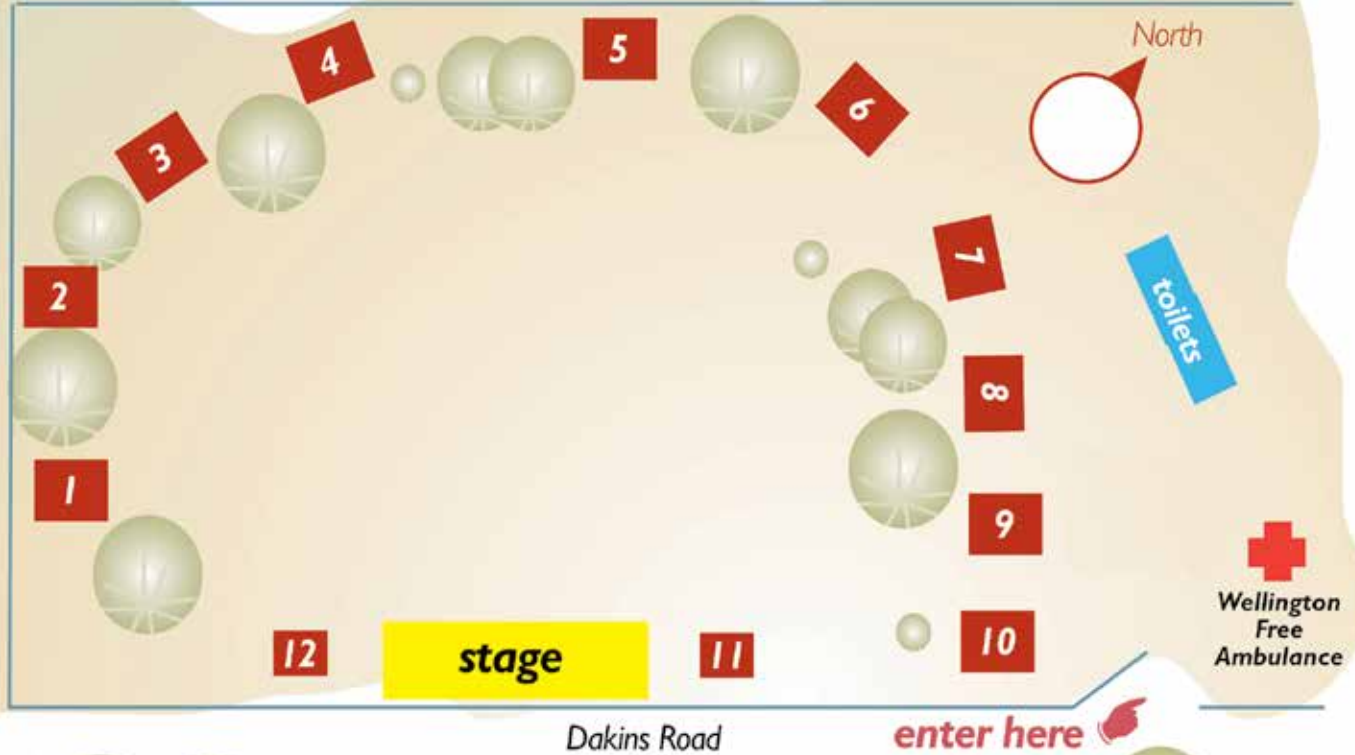

MAP OF SITE

KEY:

1	WAIPIPI HOMESTEAD VINEYARD	LA BELLA ITALIA	FAIRMONT ESTATE
2	LYNFER ESTATE	ANT NORTH CATERING	GLADSTONE VINEYARD
3	MURDOCH JAMES	WAKELIN HOUSE	CAMBRIDGE RD VINEYARD
4	BORTHWICK VINEYARD	ENTICE CAFÉ	COTTIER ESTATE
5	LOOPLINE VINEYARD	BAR SALUTÉ	URLAR
6	JULICHER ESTATE	CLAREVILLE BAKERY	SCHUBERT WINES
7	PAULOWNIA ESTATE	GLADSTONE INN	JOHNER ESTATE
8	MATAHIWI	TWO SHORT WHITES	HUDSON VINEYARD
9	PAPER RD VINEYARD	PAPER ROAD CAFÉ	
10	EFTPOS	INFORMATION	WATER/MERCHANDISE
11 & 12	COFFEE		
TRADE 1	KAZ DESIGNS JEWELLERY		
TRADE 2	MOLIVE OIL		
	WELLINGTON FREE AMBULANCE		